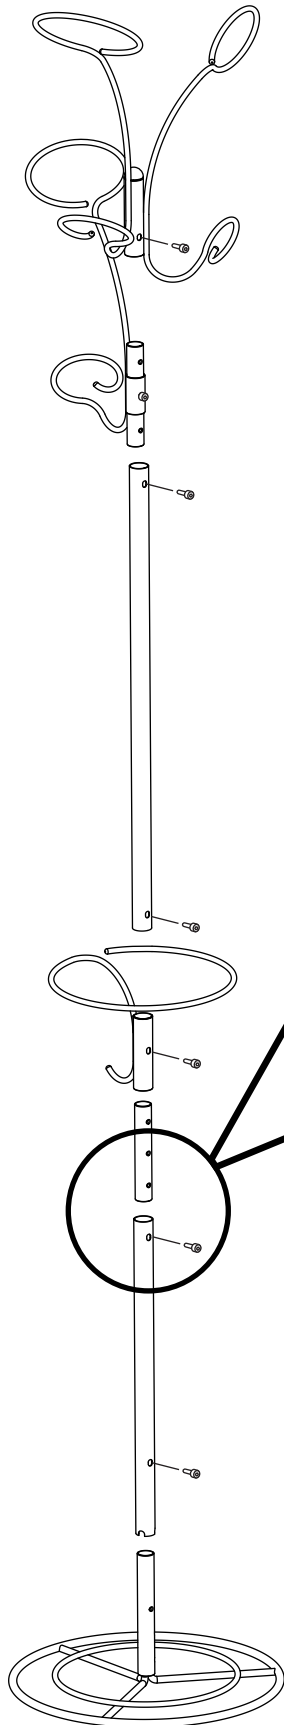

IMPORTANT WARNING:

**DO NOT EXCEED MAXIMUM
TOTAL WEIGHT LIMIT OF
75 LBS (34KG)
MAX LOAD Per Hook
25 LBS (11.25KG)**

**TO AVOID INJURY, DO NOT
OVERLOAD ONE SIDE OF THE RACK.
EVENLY DISTRIBUTE WEIGHT ON
ALL OF THE HOOKS.**

ASSEMBLY TIPS:

1. Assemble from bottom to top.
2. Wait until all parts of rack are assembled before fully tightening bolts.

theartofstorage™

Delta Design Company
125 Washington St. Unit #7
Foxborough, MA 02035 USA

BRAHMS RT5000
ASSEMBLY DIAGRAM

© Copyright 2008