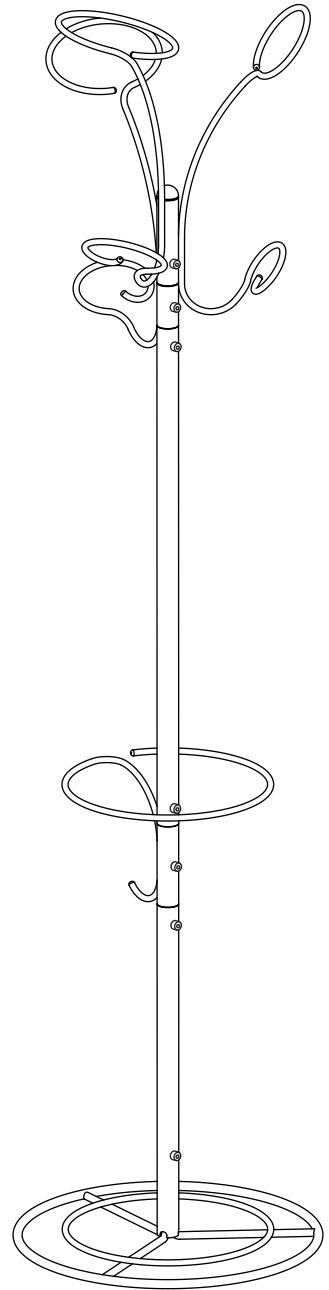

IMPORTANT WARNING:

**DO NOT EXCEED MAXIMUM
TOTAL WEIGHT LIMIT OF
75 LBS (34KG)
MAX LOAD Per Hook
25 LBS (11.25KG)**

**TO AVOID INJURY, DO NOT
OVERLOAD ONE SIDE OF THE RACK.
EVENLY DISTRIBUTE WEIGHT ON
ALL OF THE HOOKS.**

ASSEMBLY TIPS:

1. Assemble from bottom to top.
2. Wait until all parts of rack are assembled before fully tightening bolts.

theartofstorage™

Delta Design Company
125 Washington St. Unit #7
Foxborough, MA 02035 USA

BRAHMS RT5000
ASSEMBLY DIAGRAM

© Copyright 2008