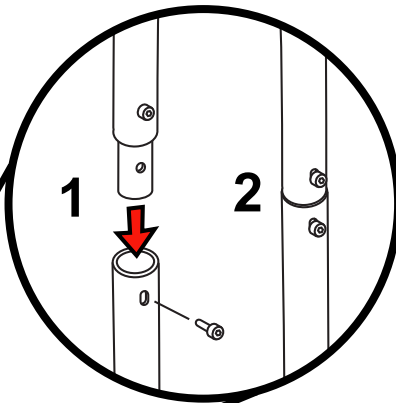

IMPORTANT WARNING:

**DO NOT EXCEED MAXIMUM
TOTAL WEIGHT LIMIT OF
75 LBS (34KG)
MAX LOAD Per Hook
25 LBS (11.25KG)**

**TO AVOID INJURY, DO NOT
OVERLOAD ONE SIDE OF THE RACK.
EVENLY DISTRIBUTE WEIGHT ON
ALL OF THE HOOKS.**

ASSEMBLY TIPS:

1. Assemble from bottom to top.
2. Wait until all parts of rack are assembled before fully tightening bolts.

theartofstorage™

Delta Design Company
125 Washington St. Unit #7
Foxborough, MA 02035 USA