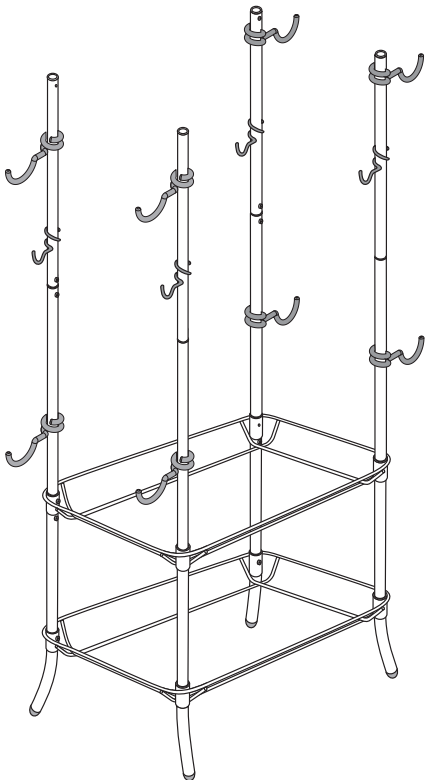

1

Assemble from the bottom to top

Slide arms on before attaching bolts

2

3

4

SEE REVERSE SIDE FOR PARTS DIAGRAM

SAFETY WARNING: Distribute weight evenly on rack to avoid possibility of rack and contents tipping over and causing injury. Avoid protruding hooks where they could cause injury if accidentally walked into. Do not climb or allow children to play on this rack.

Delta Cycle Corporation
125 Washington Street
Foxborough, MA 02035 USA

CEZANNE RS7002
ASSEMBLY DIAGRAM

Copyright 2006

IMPORTANT WARNING:

**DO NOT EXCEED MAXIMUM
TOTAL WEIGHT LIMIT OF
220 LBS (100 kgs)**

**MAX LOAD Per Large Hook
30 LBS (13.5 kgs)**

**MAX LOAD Per Small Hook
10 LBS (4.5 kgs)**

**MAX WEIGHT Per Bike
50 LBS (22.7 kgs)**

TIP: Wait to fully tighten bolts,
until all parts of rack are assembled

SEE REVERSE SIDE FOR ASSEMBLY PROCEDURE

Delta Cycle Corporation
125 Washington Street
Foxborough, MA 02035 USA