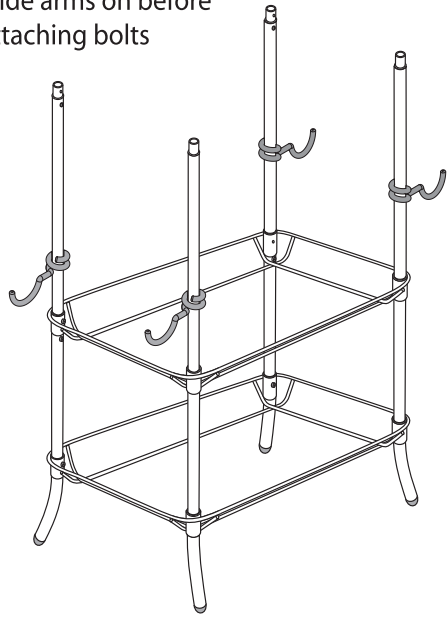

1

Assemble from the bottom to top

Slide arms on before attaching bolts

2

3

4

SEE REVERSE SIDE FOR PARTS DIAGRAM

SAFETY WARNING: Distribute weight evenly on rack to avoid possibility of rack and contents tipping over and causing injury. Avoid protruding hooks where they could cause injury if accidentally walked into. Do not climb or allow children to play on this rack.

Delta Cycle Corporation
125 Washington Street
Foxborough, MA 02035 USA

CEZANNE RS7002
ASSEMBLY DIAGRAM

Copyright 2006

IMPORTANT WARNING:

**DO NOT EXCEED MAXIMUM
TOTAL WEIGHT LIMIT OF
220 LBS (100 kgs)**

**MAX LOAD Per Large Hook
30 LBS (13.5 kgs)**

**MAX LOAD Per Small Hook
10 LBS (4.5 kgs)**

**MAX WEIGHT Per Bike
50 LBS (22.7 kgs)**

TIP: Wait to fully tighten bolts,
until all parts of rack are assembled

SEE REVERSE SIDE FOR ASSEMBLY PROCEDURE

Delta Cycle Corporation
125 Washington Street
Foxborough, MA 02035 USA