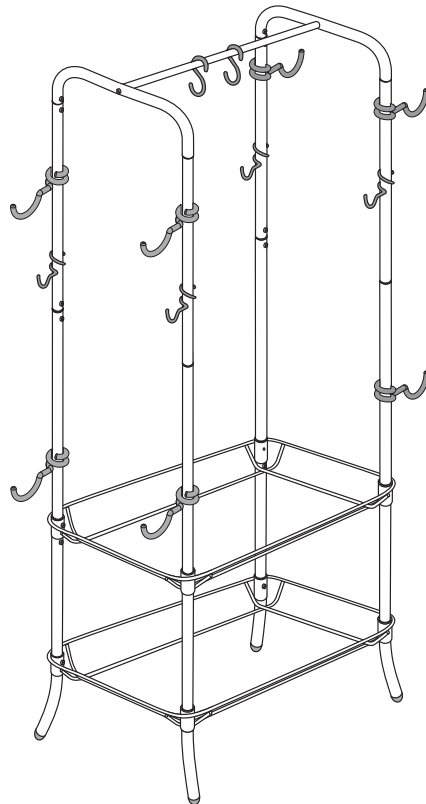

1

Assemble from the bottom to top

Slide arms on before attaching bolts

2

3

4

SEE REVERSE SIDE FOR PARTS DIAGRAM

SAFETY WARNING: Distribute weight evenly on rack to avoid possibility of rack and contents tipping over and causing injury. Avoid protruding hooks where they could cause injury if accidentally walked into. Do not climb or allow children to play on this rack.

Delta Cycle Corporation
125 Washington Street
Foxborough, MA 02035 USA

CEZANNE RS7002
ASSEMBLY DIAGRAM

Copyright 2006

IMPORTANT WARNING:

**DO NOT EXCEED MAXIMUM
TOTAL WEIGHT LIMIT OF
220 LBS (100 kgs)**

**MAX LOAD Per Large Hook
30 LBS (13.5 kgs)**

**MAX LOAD Per Small Hook
10 LBS (4.5 kgs)**

**MAX WEIGHT Per Bike
50 LBS (22.7 kgs)**

TIP: Wait to fully tighten bolts,
until all parts of rack are assembled

SEE REVERSE SIDE FOR ASSEMBLY PROCEDURE

Delta Cycle Corporation
125 Washington Street
Foxborough, MA 02035 USA