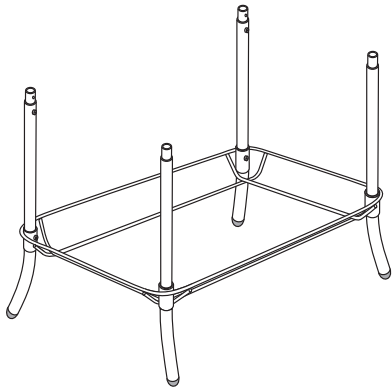

1

Assemble from the bottom to top

Slide arms on before attaching bolts

2

3

4

SEE REVERSE SIDE FOR PARTS DIAGRAM

SAFETY WARNING: Distribute weight evenly on rack to avoid possibility of rack and contents tipping over and causing injury. Avoid protruding hooks where they could cause injury if accidentally walked into. Do not climb or allow children to play on this rack.

Delta Cycle Corporation
125 Washington Street
Foxborough, MA 02035 USA

CEZANNE RS7002
ASSEMBLY DIAGRAM

Copyright 2006

IMPORTANT WARNING:

**DO NOT EXCEED MAXIMUM
TOTAL WEIGHT LIMIT OF
220 LBS (100 kgs)**

**MAX LOAD Per Large Hook
30 LBS (13.5 kgs)**

**MAX LOAD Per Small Hook
10 LBS (4.5 kgs)**

**MAX WEIGHT Per Bike
50 LBS (22.7 kgs)**

TIP: Wait to fully tighten bolts,
until all parts of rack are assembled

SEE REVERSE SIDE FOR ASSEMBLY PROCEDURE

Delta Cycle Corporation
125 Washington Street
Foxborough, MA 02035 USA