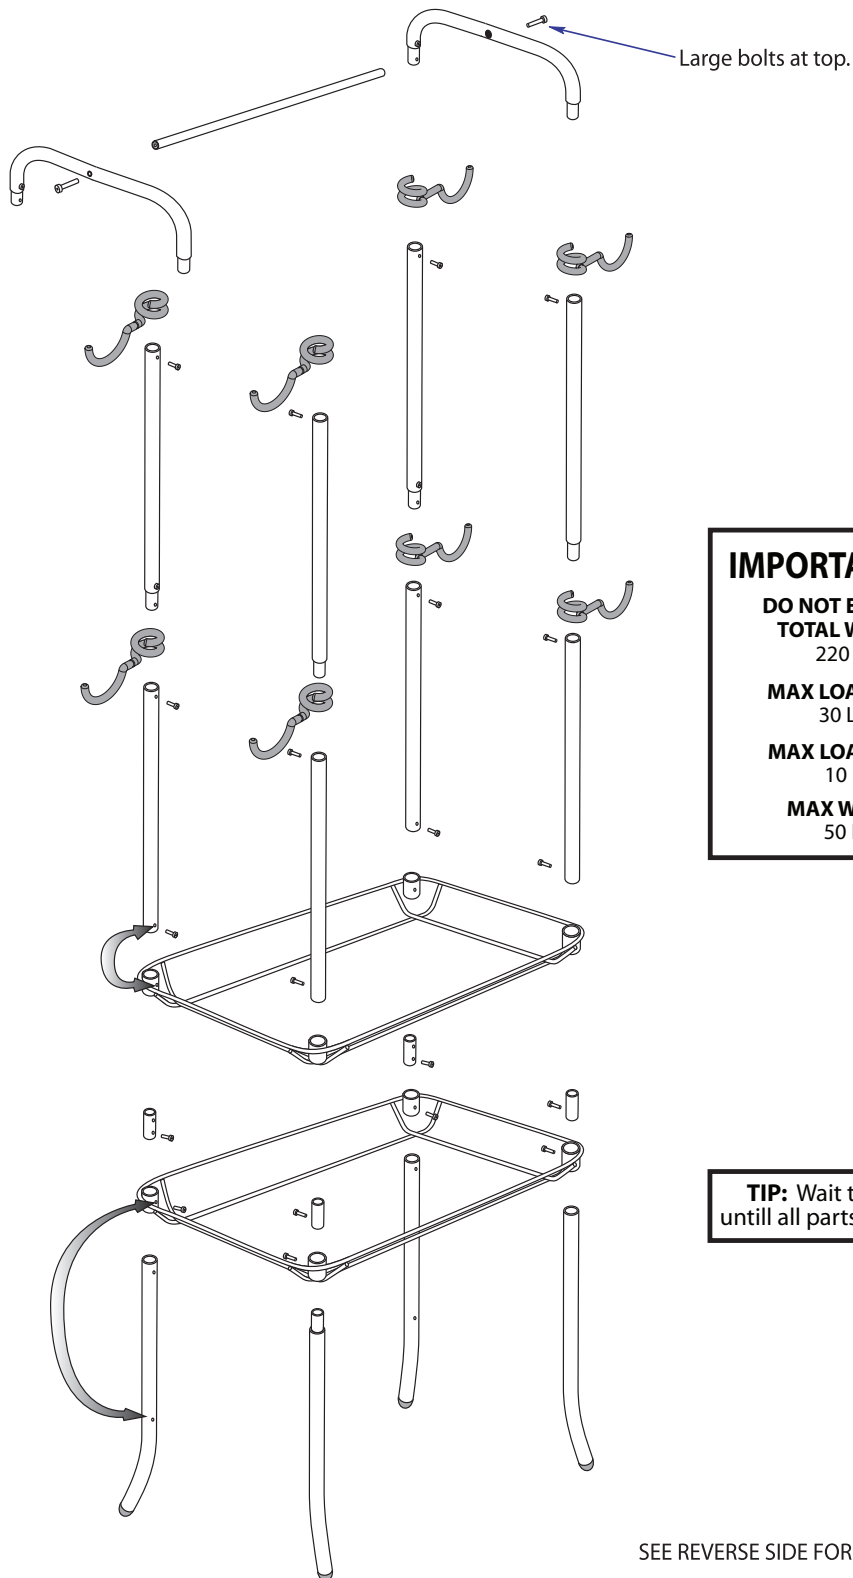

1

Assemble from the bottom to top

Slide arms on before attaching bolts

2

3

4

SEE REVERSE SIDE FOR PARTS DIAGRAM

SAFETY WARNING: Distribute weight evenly on rack to avoid possibility of rack and contents tipping over and causing injury. Avoid protruding hooks where they could cause injury if accidentally walked into. Do not climb or allow children to play on this rack.

Delta Cycle Corporation
125 Washington Street
Foxborough, MA 02035 USA

CEZANNE RS7002
ASSEMBLY DIAGRAM

Copyright 2006

IMPORTANT WARNING:

**DO NOT EXCEED MAXIMUM
TOTAL WEIGHT LIMIT OF
220 LBS (100 kgs)**

**MAX LOAD Per Large Hook
30 LBS (13.5 kgs)**

**MAX LOAD Per Small Hook
10 LBS (4.5 kgs)**

**MAX WEIGHT Per Bike
50 LBS (22.7 kgs)**

TIP: Wait to fully tighten bolts,
until all parts of rack are assembled

SEE REVERSE SIDE FOR ASSEMBLY PROCEDURE

Delta Cycle Corporation
125 Washington Street
Foxborough, MA 02035 USA